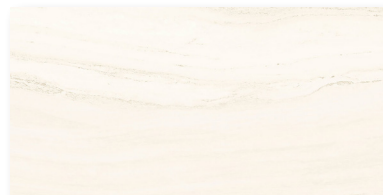

Beige | 12"x24"

TECHNICAL DATA

Material	Ceramic & Porcelain
Thickness	8 mm
Finish	Glossy & Matte
Rectified	Yes
Application	Indoor
Slip Resistant	R10
DCOF	>0.42

LEAD TIME
In Stock/Quick Ship

SIZES

**2"x2"
Mosaic**

Wayne Tile
Company

COLORS

Beige

Dark Grey

Natural

White

PACKING INFORMATION

Size	Finish	Thickness	SF per Box	SF per Pallet	Pieces per Box
4"x12" Ceramic	Glossy	8 mm	9.68752	852.5017	30
12"x24" Porcelain	Matte	8 mm	13.6690898	542.5011	7
2"x2" Mosaic Porcelain	Matte	8 mm	10.5497086	N/A	9